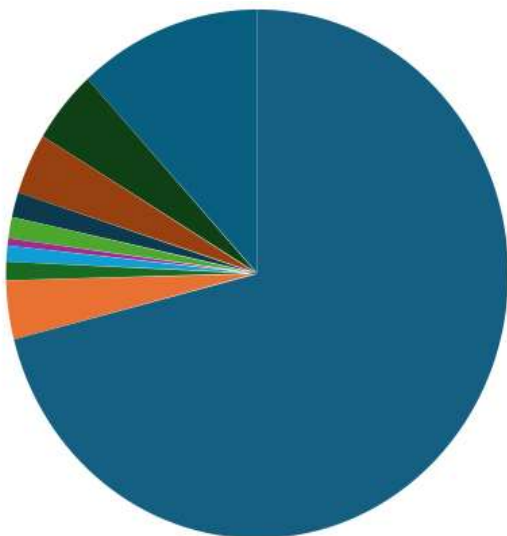

Income and Expenditure for 2023

- Raised at events
- Raised on Raffles
- School Lottery income
- donations
- Roberts Recycling
- Easy Fundraising
- Just Giving
- Big Yellow
- event expenses
- spent on wish lists in the school

spent on wish lists in the school	-13053.24
event expenses	-661.95
Big Yellow	-208.91
Just Giving	-178.28
Easy Fundraising	81.68
Roberts Recycling	239.68
donations	279.58
School Lottery income	686.3
Raised on Raffles	824.81
Raised at events	2169.29